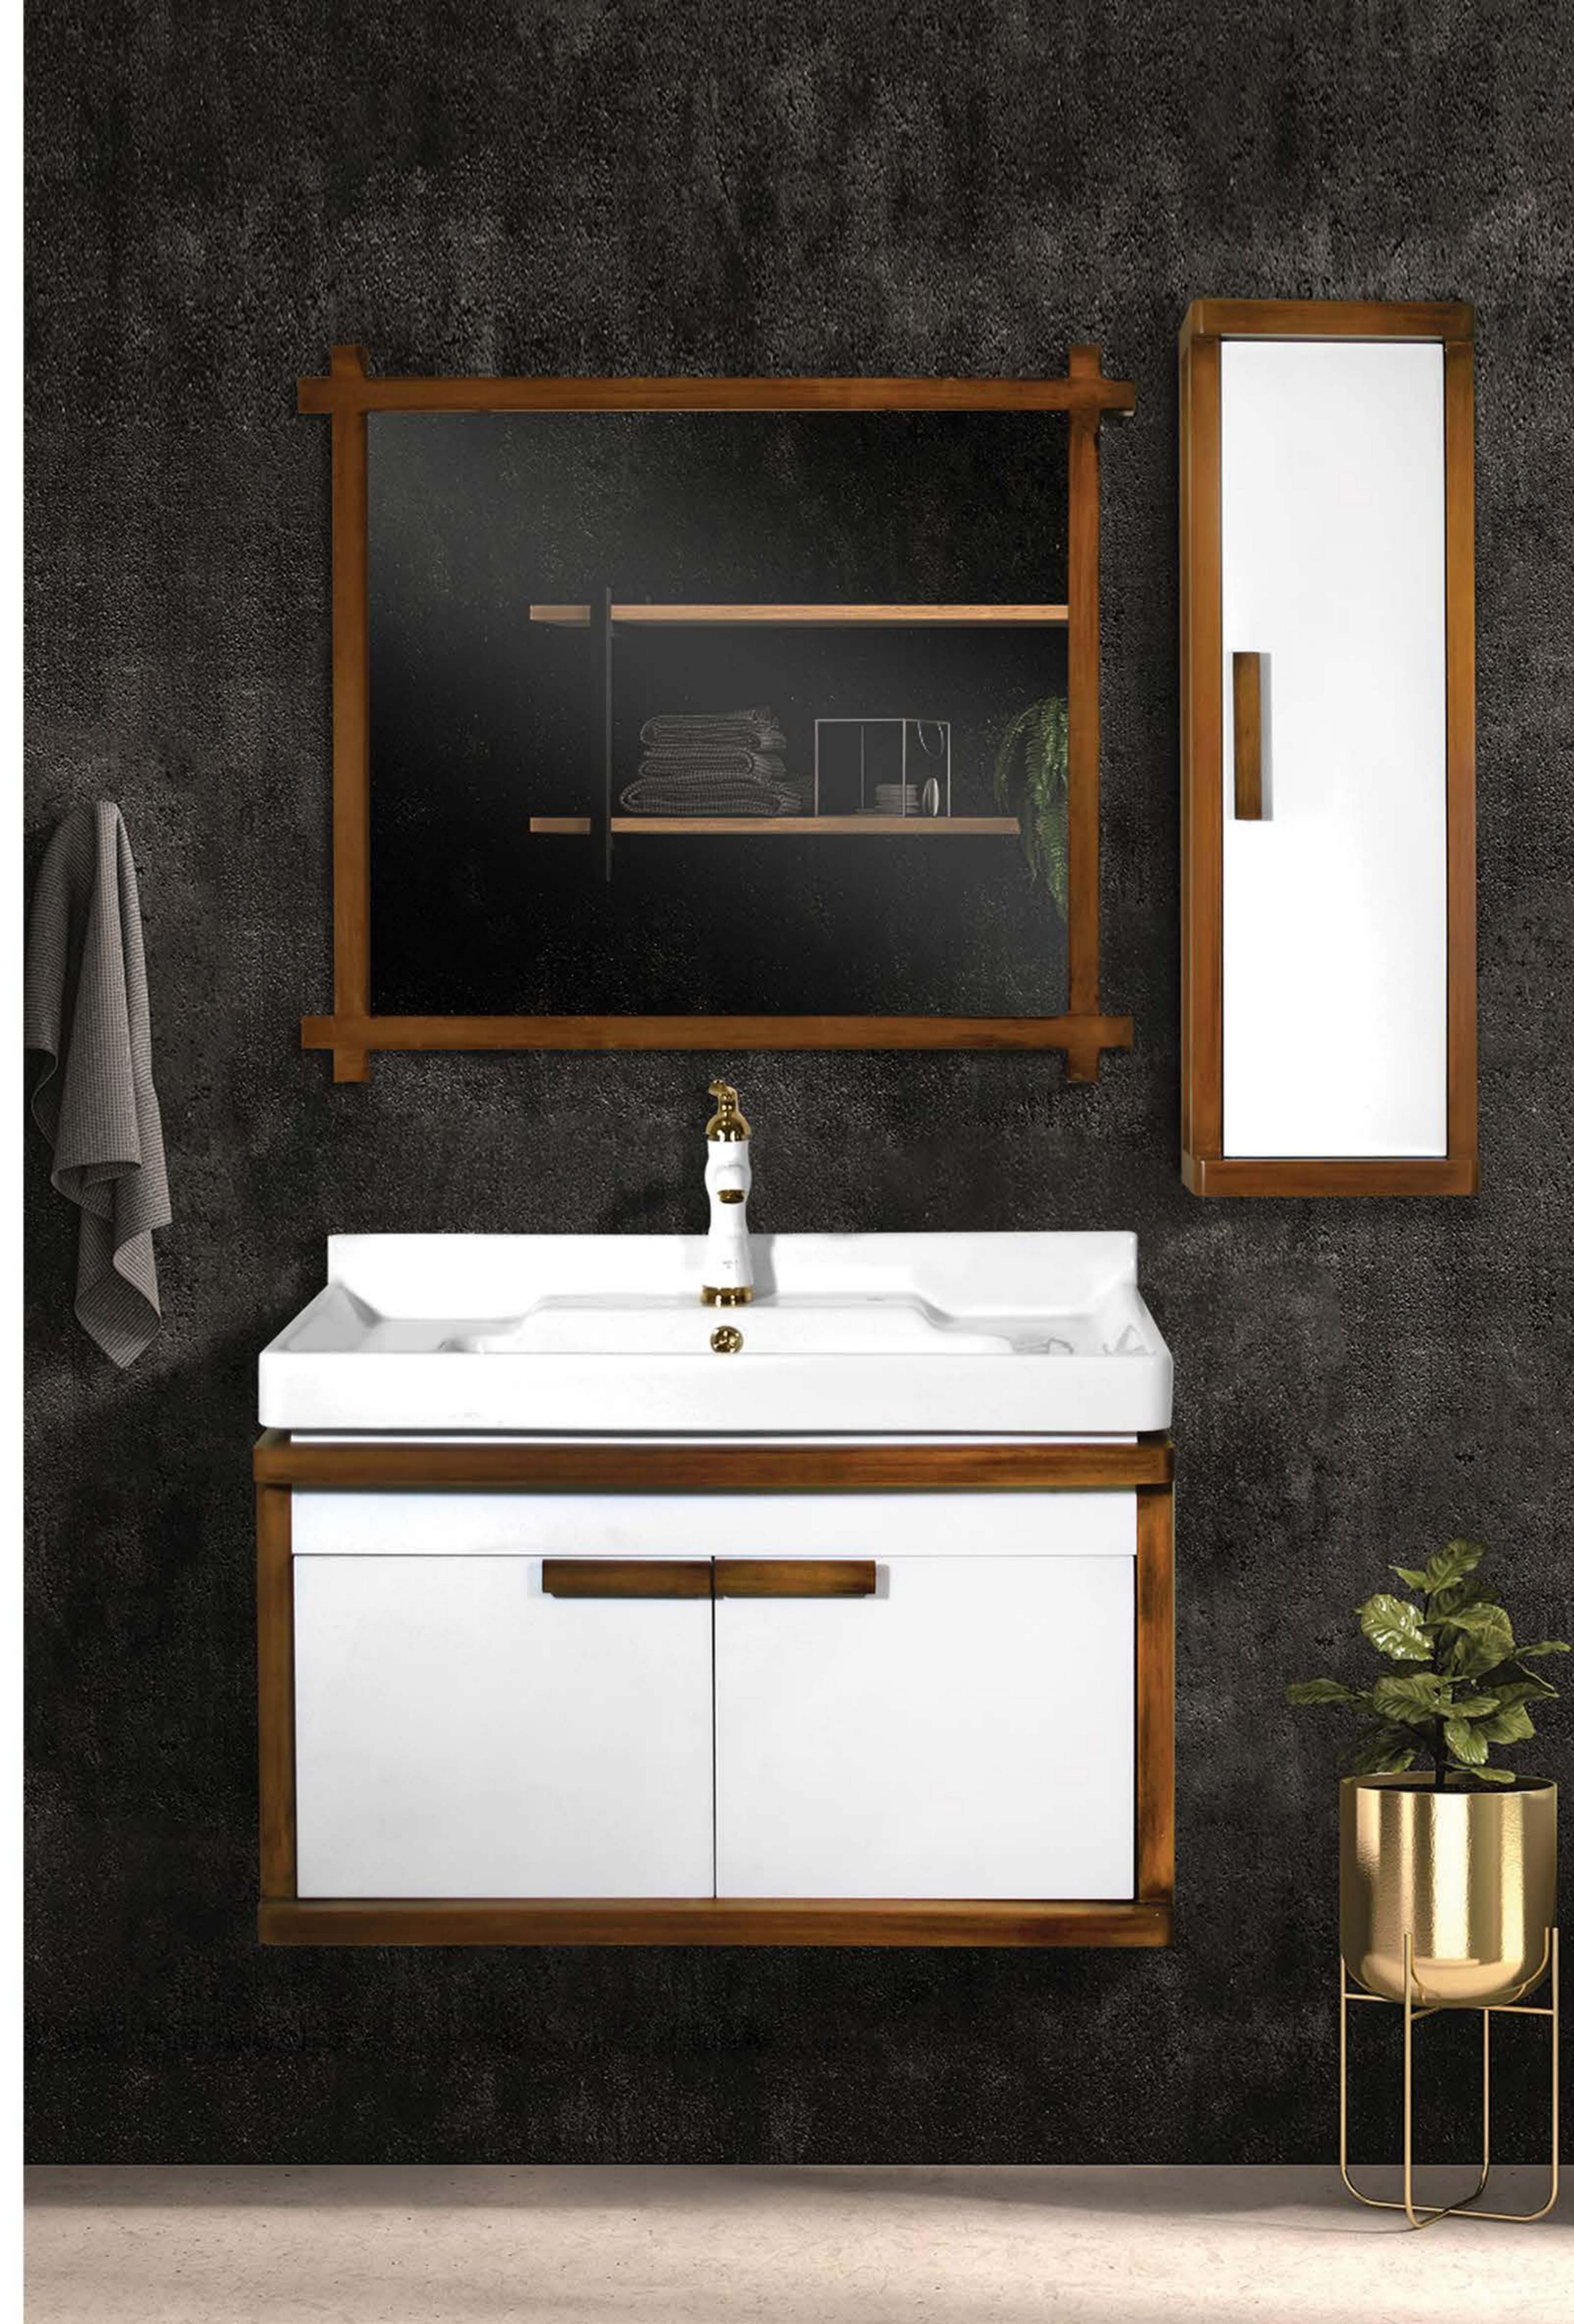

Name:L150    Size:70/80 x 45

**Name:** Parnian White

**Size:** 80 x 50

**Name:**Avina Gray

**Size:**80 x 47

**Name:** L170

**Size:** 50/60/70 x 40

New Collection 2022

**Name:**Respina Gold    **Size:**70 x 42

**Name:**Verona    **Size:**60 x 46

**Name:**Parmida **Size:**52 x 40

**Name:**Raha    **Size:**100 x 45

**Name:** Milano

**Size:** 60 x 45

**Size:** 50 x 45

Photo. Design. Print  
Parsava 0919-2 699 499