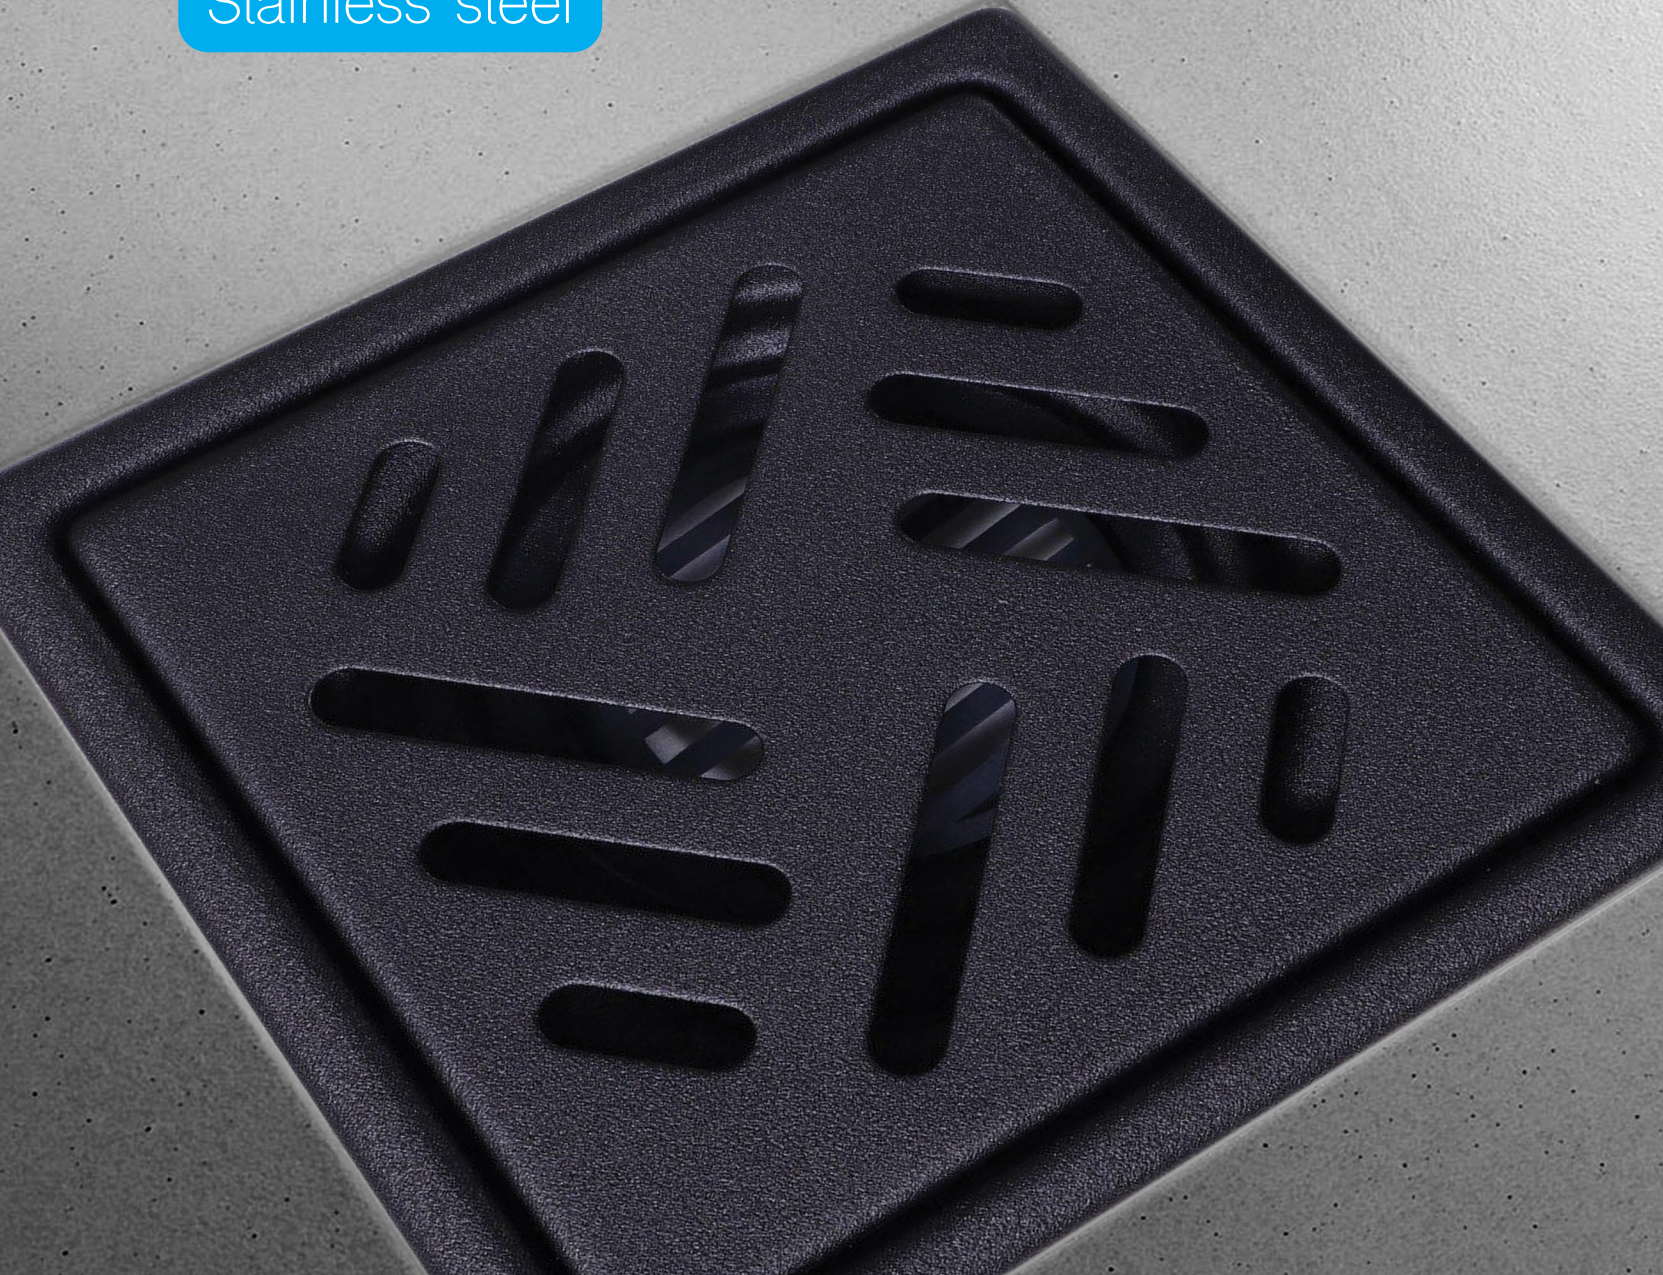

FLOOR DRAIN

Stainless steel

[bruder_group](https://www.instagram.com/bruder_group)

021 22 20 29 50

www.brudergroup.com