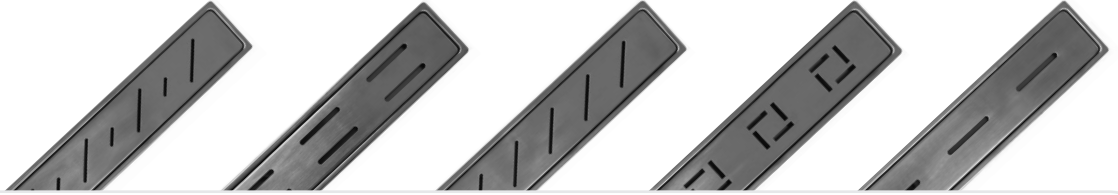

## LINEAR series

• CODE	600	602	604	606	608
• COLOR	Nickel	Nickel	Nickel	Nickel	Nickel
• PRICE (60cm)	13/390/000	13/390/000	13/390/000	13/390/000	13/390/000
• PRICE (90cm)	21/590/000	21/590/000	21/590/000	21/590/000	21/590/000
• PRICE (120cm)	26/661/000	26/661/000	26/661/000	26/661/000	26/661/000

## LINEAR series

• COLOR	Olive	Nickel	Black	Gray	White
• PRICE (30cm) Code: 302	10/940/000	8/520/000	10/336/000	10/336/000	10/336/000
• PRICE (60cm) Code: 602	17/010/000	13/390/000	15/800/000	15/800/000	15/800/000